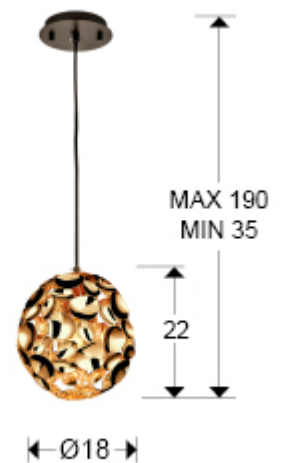

Narisa

266035N

1 Light Pendants

Recommended product

Lamp of 1 light made of metal with rose gold plated and dark brown paint. Adjustable in length.

.This item includes 1 E27 LED 7W. DIMABLE This lamp is supplied with GRAVITY TOGGLES, to improve ceiling fixing.

GENERAL INFORMATION

Catalogue: i42 Iluminación
Page: 234
EAN Code: 8435435322076
Type: 1 Light Pendants
Collection: Narisa

SIZES

Sizes: Ø 18.0 ↓ 22.0 cm
Height when installed: 35.0/ max. 190.0 cm
Weight: 1.2 Kg

SIZES WITH PACKAGING

Weight: 1.4 Kg
Volume: 0.0140m³
Sizes: ↔ 21.0 ↓ 31.0 ↗ 21.0 cm

TECHNICAL INFORMATION

Energy class: A+
IP protection: IP 20
Electric class: Class 1
Maximum power: 60W
Voltage: 110/220 V
Frequency: 50/60 Hz

ADDITIONAL INFORMATION

Material: Metal
Finish: Rose gold plated, brown lacquer
Cable colour: Black